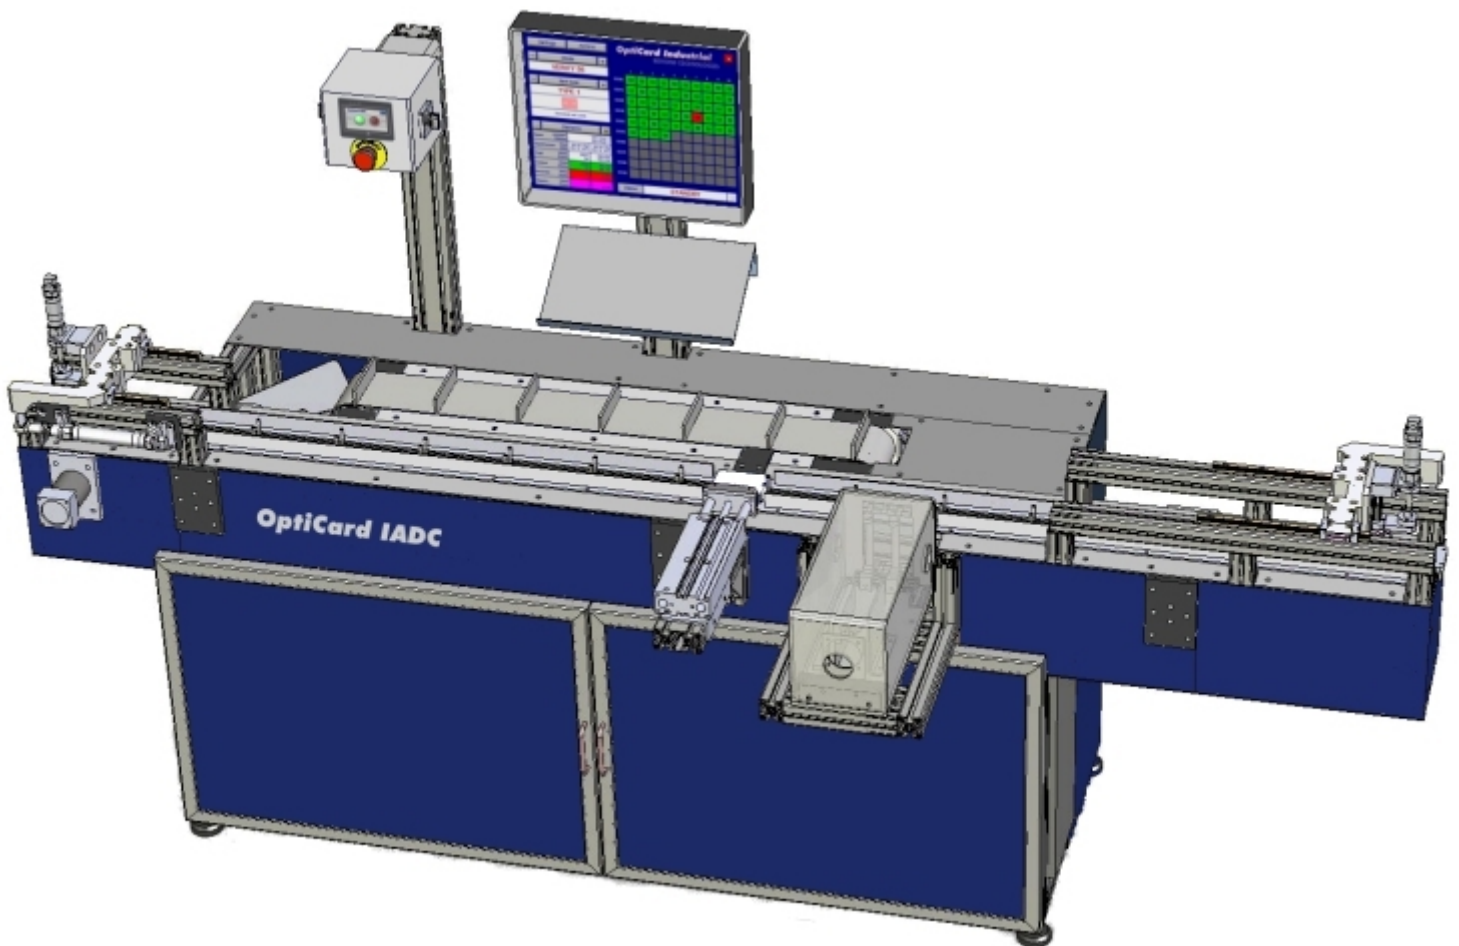

OptiCard IADC4

In-line playing card counter

**The only in-line digital counter
for playing cards in loose decks**

Verifies 100% of manufactured decks

BEYOND
COUNTING SYSTEMS

www.beyond-usa.com

Headquarters:

12 Hahoma St.
Rishon LeZion 7565512, Israel
Phone: +972-77-3001883
Fax: +972-77-3401883
E-mail: info@beyond.co.il

OptiCard IADC4

In-line playing card counter

Specifications

Counter model:	OptiCard IADC2
Counting method:	High-resolution 2D digital imaging and advanced image processing
Card types:	Loose decks of paper/plastic playing cards
Card dimensions:	Customer specified
Counting speed:	Up to 45 decks/min
On-screen information:	Card type, image & description, quantity to verify, user/batch/job info, up to 100 consecutive counting results, statistical information, and more
Standard features:	Verifies 100% of manufactured decks, user-friendly operation, ejection of faulty decks to a secondary conveyor, full counting report, Report Viewer program including viewing, editing, printing & exporting data to CSV/TXT, easy software upgrade, remote access option for upgrade & maintenance, and more
Special features:	Built-in DVD-RW drive (for service purposes), sensors at output for synchronization with packaging machine (optional), emergency stop signal to card cutting & collating machine (optional), localized main screen & reports (optional)
User interface:	17" touchscreen LCD display, optical mouse
I/O:	2 x USB2 (for keyboard, printer, flash memory), 1 x LAN (for remote access), digital outputs (optional)
Power:	Customer specified Uninterruptible Power Supply (for preventing computer failure)
Air pressure:	6 bar
Dimensions & Weight:	Customer specified